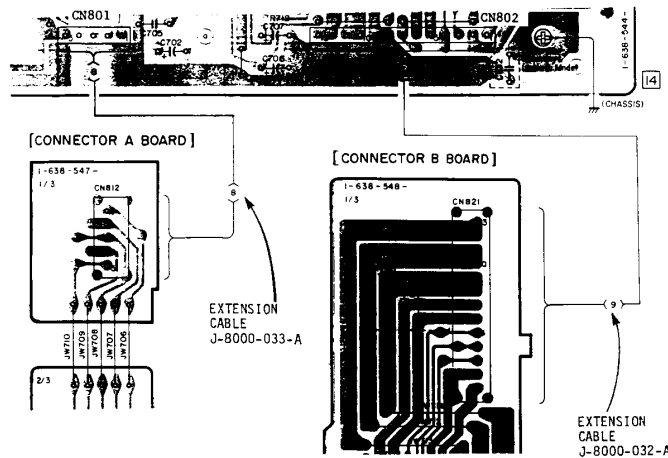

SONY

Hi-Fi Products Service Bulletin

Model: TA-H3600

No. 262

Subject: Extension Cables To Facilitate Troubleshooting

Date: March 31, 1992

Symptom: (**)
It is impossible to troubleshoot the output circuit without extension cables.

Solution: Please order the following extension cables:

EXTENSION CABLE PART NUMBER	PURPOSE
J-8000-033-A	FOR CONNECTING POWER AMP BOARD CN801 TO CONNECTOR (A) BOARD CN812
J-8000-032-A	FOR CONNECTING POWER AMP BOARD CN802 TO CONNECTOR (B) BOARD CN821

Amplifier
CSA-13

Reference: FPR N0362

PRINTED IN U.S.A.
CSA13392-10